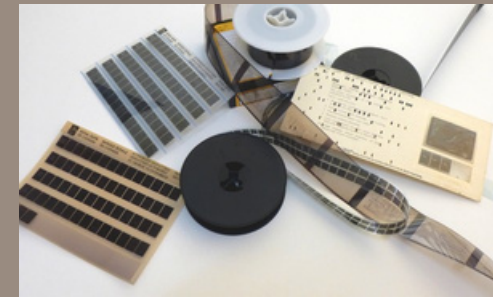

IANZ.COM.AU

IMAGING AUSTRALIA NEW-ZEALAND

SCANNING MICROFORM WITH SCANPRO

By IANZ.com.au

SEVEN WEST MEDIA

IANZ

- IANZ was formed in 2020 when it was appointed the Sales and Servicing Licencee for Scanpro in Australia & NZ
- Since that time we have expanded with 2 branches, one in Beechworth Victoria and a Digitisation Centre in Melbourne
- IANZ is also a Digitisation Bureau Scanning Documents, Microfilm, Books and Maps to name a few.
- We have over 100 technicians Australia & NZ wide offering Scanpro Servicing in all areas of both Countries.
- Clients that have acquired Scanpro Microfilm equipment in the last year with all types of Microform.

Types of Microform

- Microfiche
- Microfilm
- ComFiche
- 3M Cartridge Film
- Aperture Cards
- Micro-opaque
- Jacket Fiche
- Duplex Film
- Positive Film
- Micro Cards

- Mostly made of cellulose nitrate, cellulose acetate or polyester base.
- Major increase in Microfilm Writing equipment throughout the world.