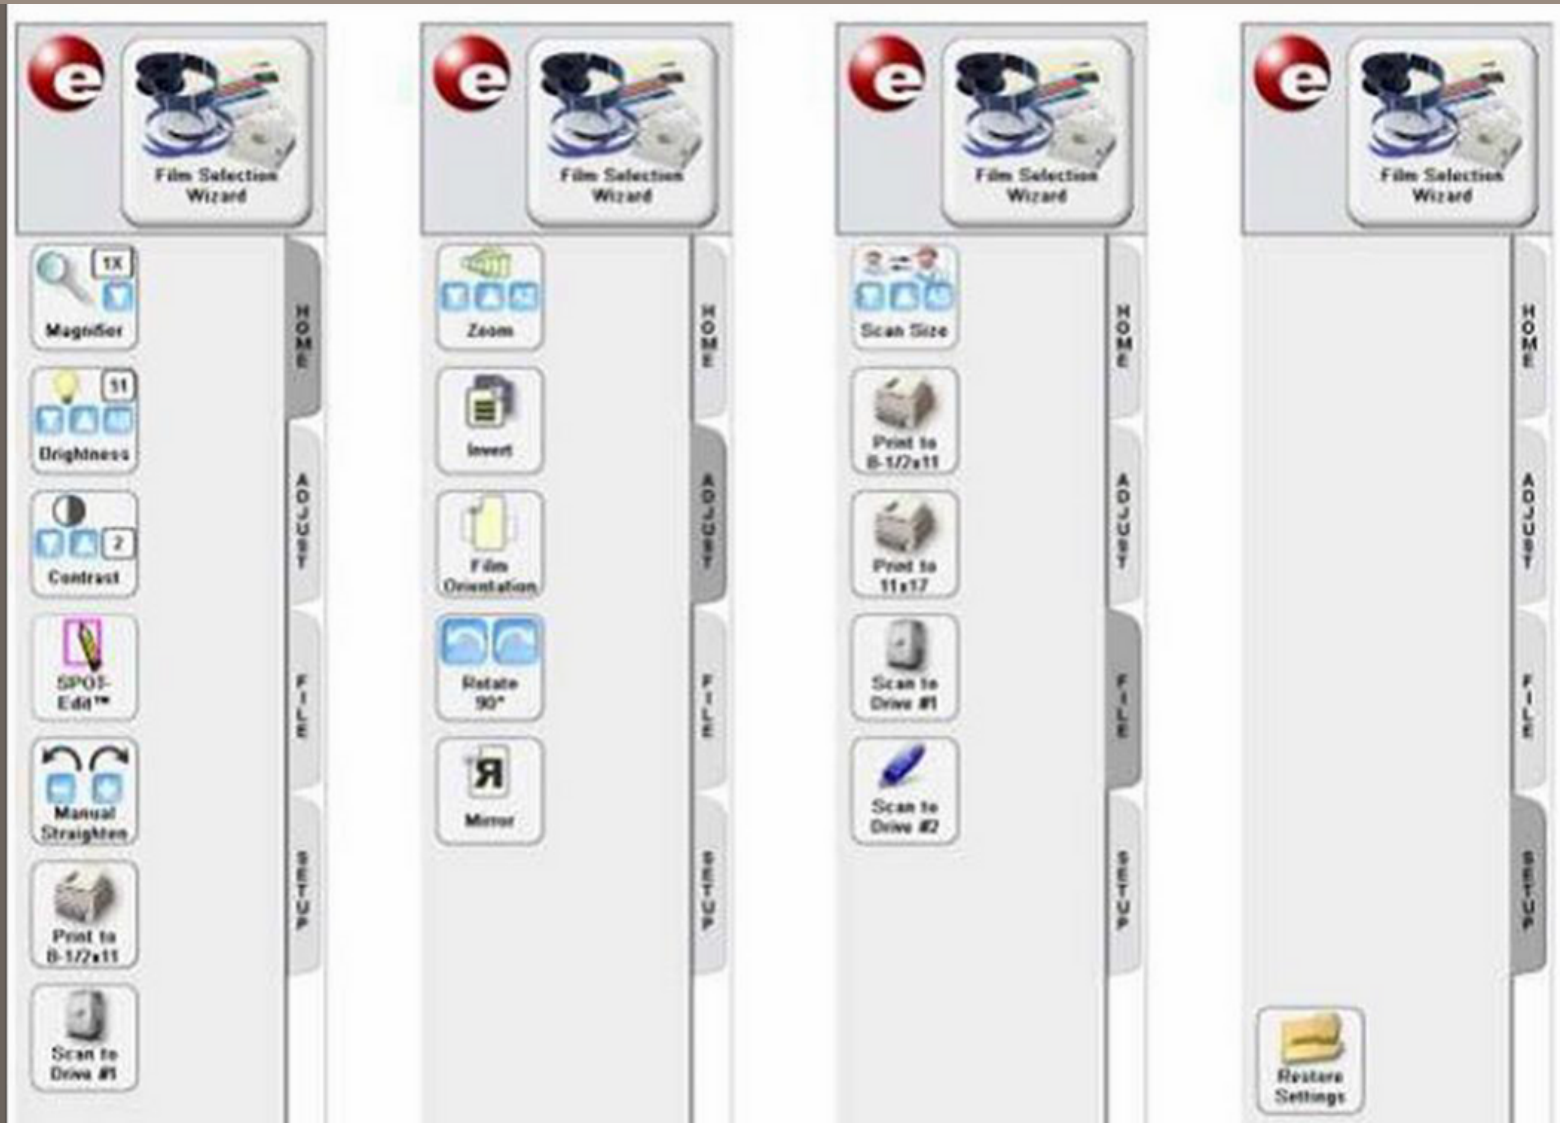

Computer Requirements

- New Scanpro Microfilm Scanners use a USB3 + connection between the Scanner and the scan PC. Fastest and future proofs the technology.
- Scanpro is compatible with Versions, 32 and 64 bit: Win 7 to Win 10; Editions: Enterprise, Professional, Home
- Scanpro equipment has a long life expectancy of 10 + years.
- Firewire units are only just been discontinued as of the 31st of December this year. They were first used more than 20 years ago.
- If you still have Firewire units running in your organisation please reach out after this presentation for advice and options.

Scanpro Ease of Use

16mm Roll Film sample

35mm Roll Film sample

Aperture Card sample

Expert User + New Features

Negative Fiche sample

Positive Fiche sample

CUSTOMISABLE MENUS

IANZ.COM.AU

IMAGING AUSTRALIA NEW ZEALAND

Inovative Features of the new Scanpro's

- Word Search

- Spot Edit

- Searchable Multipage PDF

- Info-Link

The Game Changer

<https://player.vimeo.com/video/268865414>

DIGITISE YOUR WHOLE COLLECTION

- Scanpro Can Scan all microfilm types at up to 100 Images Per Minute
- Scanpro can Scan Microfiche at up to 100 Images per minute
- Ability to Automatically move between frames in Focus and position
- Always have the Film and Fiche in the Right position under the Camera